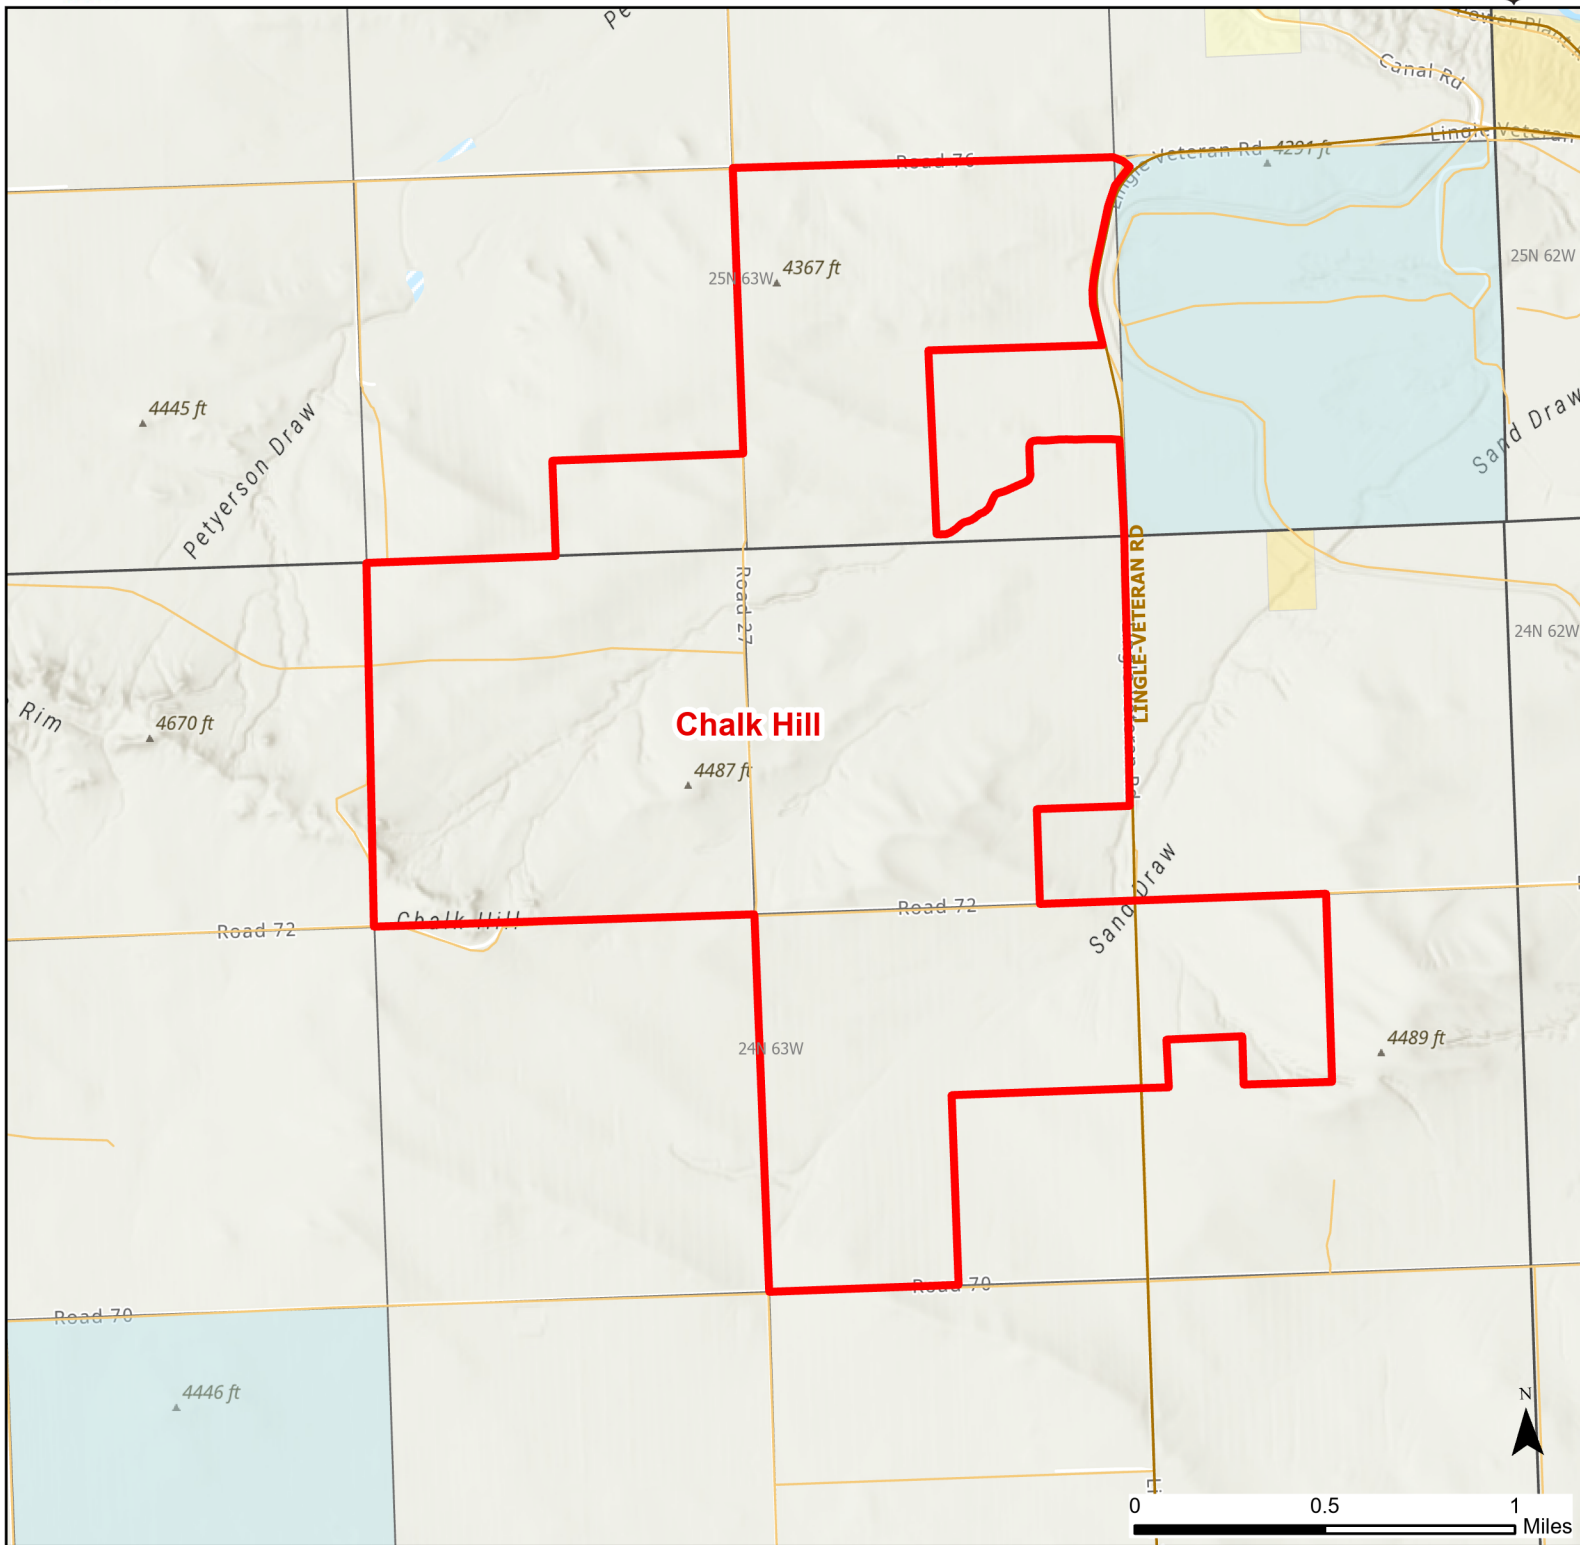

# Chalk Hill Hunter Management Area

2023 Hunt  
Season

Parking	Closed Road	Boundary	Limited Range Weapons and Archery	State
Coupon Box	Roads	County Boundaries	Archery Only	DOD
Road Closed	HMA Ownership	Other	CLOSED	BLM
Open Road				Wyoming Game & Fish Dept.
Special Conditions Apply				Forest Service
				Private

Species allowed to hunt: Waterfowl, Doves, Antelope, Deer, Elk, Predators

**See Ranch Rules for More Information and Restrictions**

Hunter Management Area rules apply only to those lands enrolled in the HMA.

This map is for visual use, assistance and general location only, does not represent a survey, and is not to be used for legal conveyance. Hunt Area boundaries are approximate, consult Game and Fish Hunting Regulations for descriptions and restrictions. Access to these private lands for any commercial activity must be gained by contacting the individual landowner(s) directly.